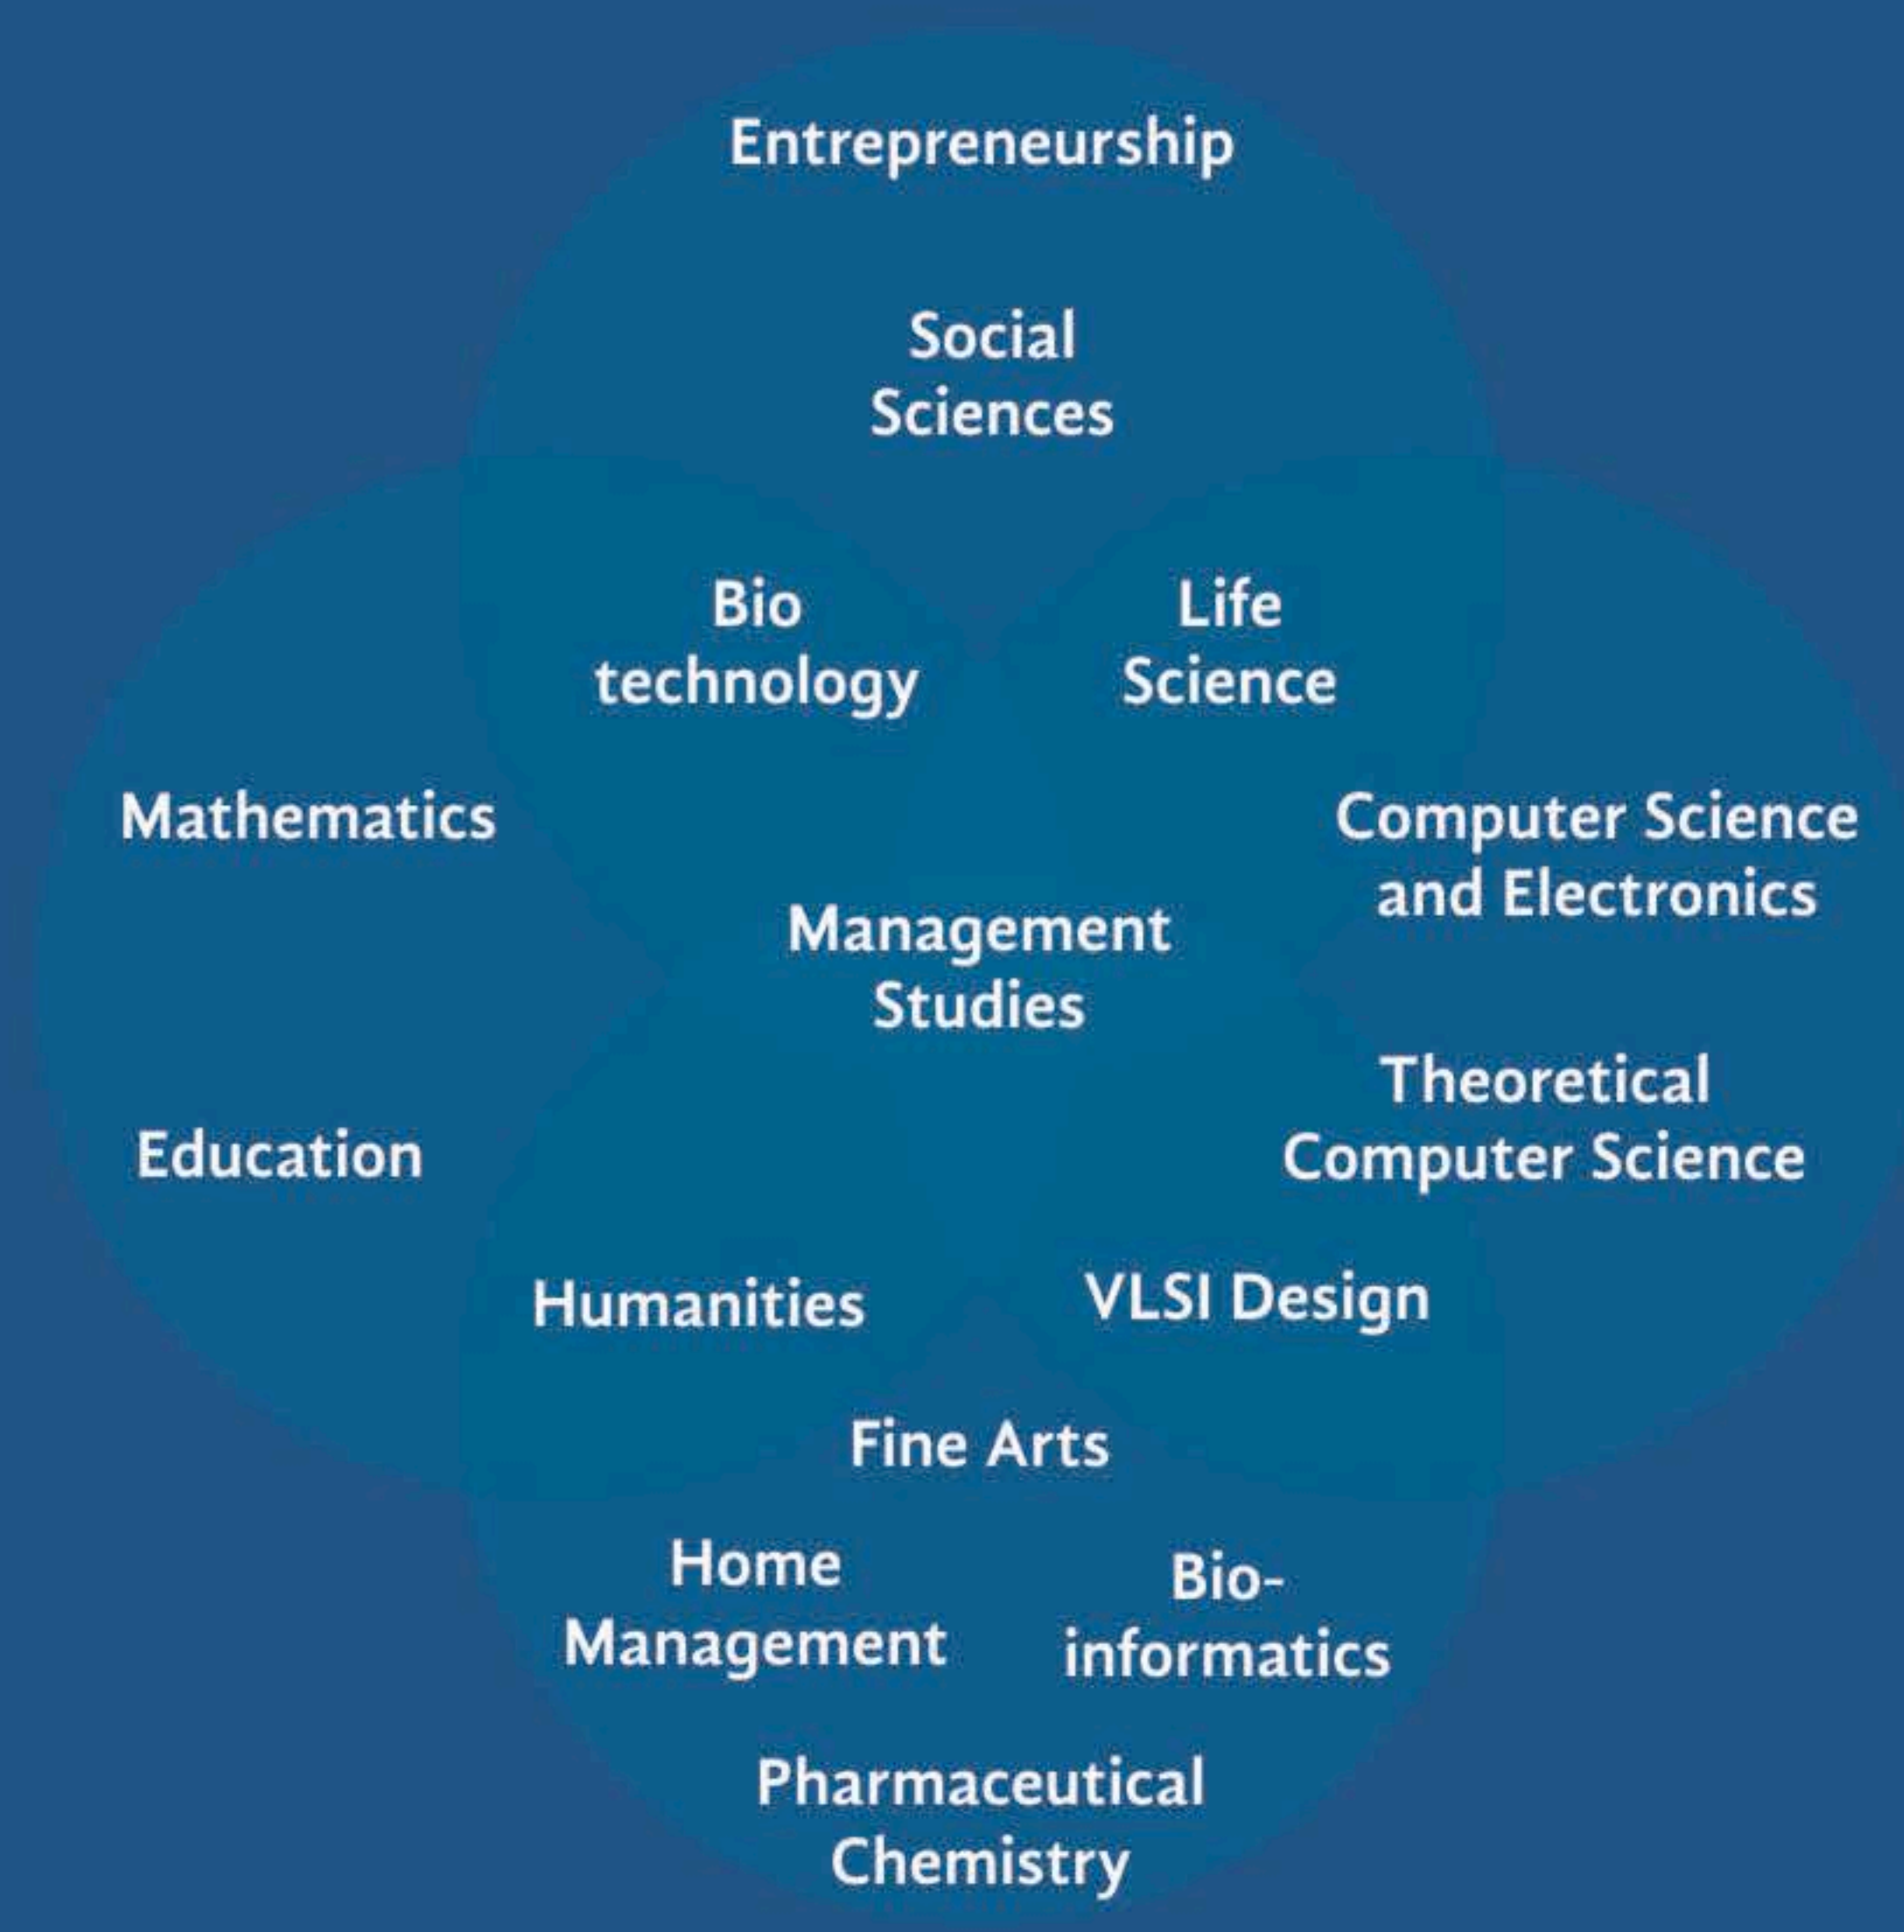

MAJOR ACADEMIC AREAS

- Humanities & Social sciences
- Mathematics & Computer Tech.
- Life sciences.
- Fine Arts
- Design
- Education
- Home Science
- Management